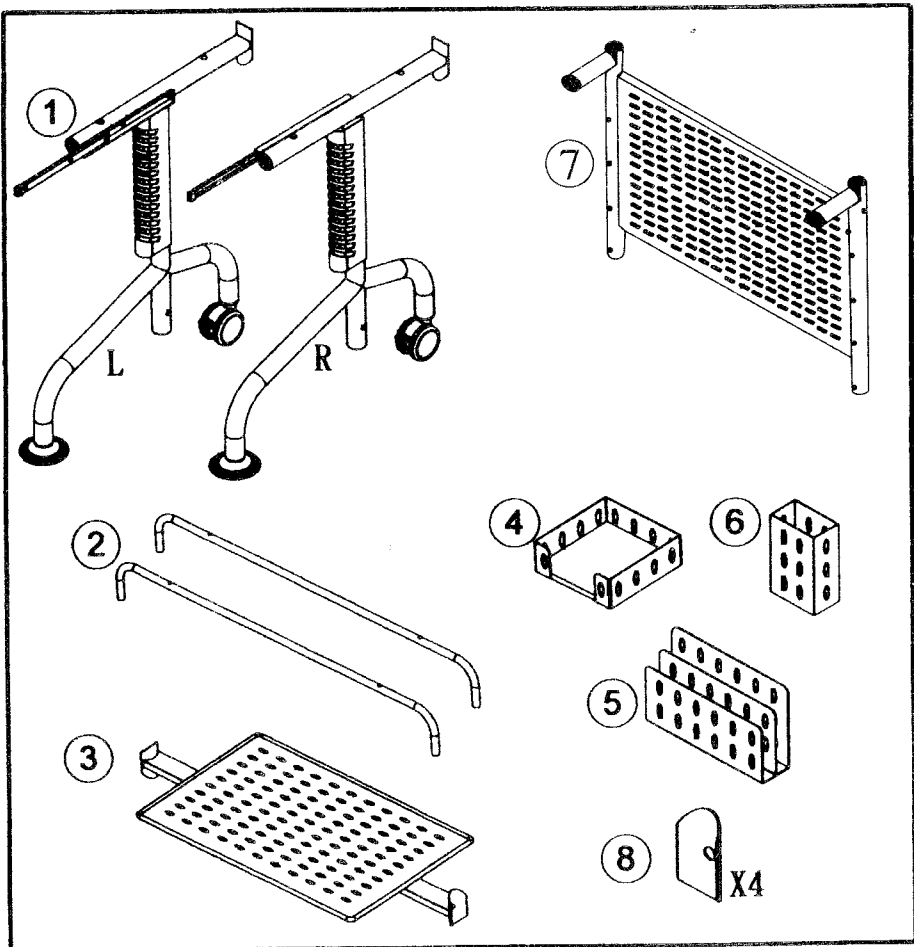

Instructions/ Instrucciones / Mode d'emploi

DL-GPC04 Computer Desk DL-GPC04 Escritorio de Computo

.Do not tighten bolts completely until desk is fully assembled.
.Por favor no apretar los tornillos hasta que haya ensamblado el escritorio completamente.

Blister Packing

- 10 M6X17mm; (X12)
- 11 M8X60mm; (X2)
- 12 M8X50mm; (X2)
- 13 M6; (X1)
- 9 M8; (X1)

5

LCD Computer accessory
is excluded

6

Upper shelf is adjustable
to up and down.

STRUCTURE INSTRUCTION

The chart of actual screw size

LEDA *DESK*