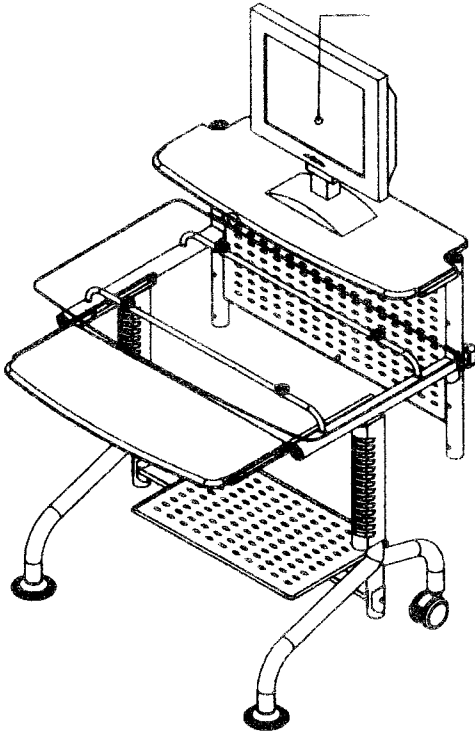

Instructions/ Instrucciones / Mode d'emploi

DL-GPC04 Computer Desk DL-GPC04 Escritorio de Computo

.Do not tighten bolts completely until desk is fully assembled.
.Por favor no apretar los tornillos hasta que haya ensamblado el escritorio completamente.

Blister Packing

- 10 M6X17mm; (X12)
- 11 M8X60mm; (X2)
- 12 M8X50mm; (X2)
- 13 M6; (X1)
- 9 M8; (X1)

5

LCD Computer accessory
is excluded

6

Upper shelf is adjustable
to up and down.

STRUCTURE INSTRUCTION

The chart of actual screw size

LEDA *DESK*