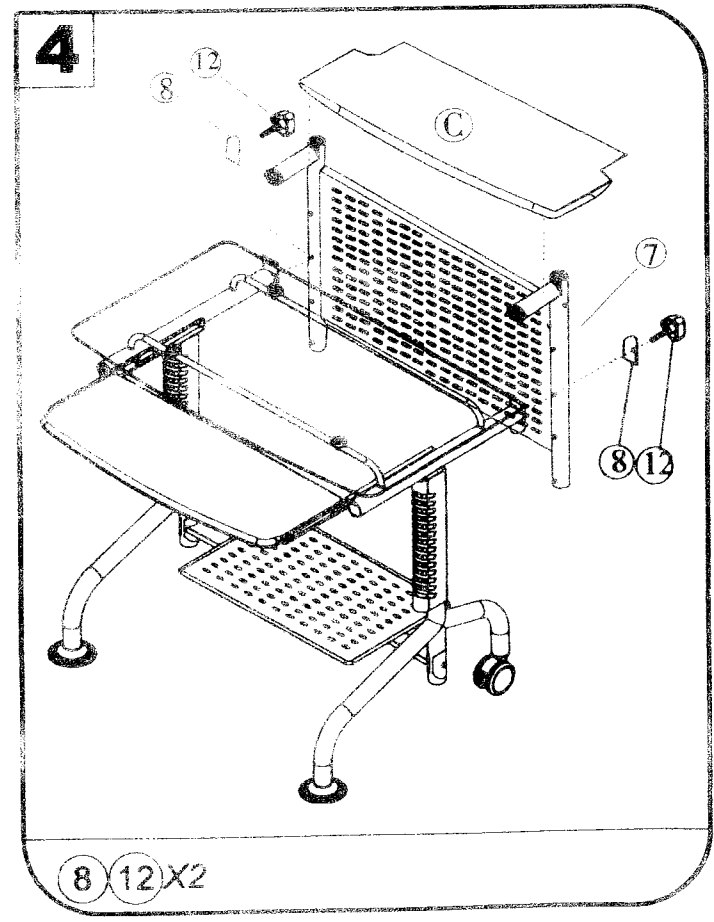

Instructions/ Instrucciones / Mode d'emploi

DL-GPC04 Computer Desk DL-GPC04 Escritorio de Computo

.Do not tighten bolts completely until desk is fully assembled.
.Por favor no apretar los tornillos hasta que haya ensamblado el escritorio completamente.

Blister Packing

- 10 M6X17mm; (X12)
- 11 M8X60mm; (X2)
- 12 M8X50mm; (X2)
- 13 M6; (X1)
- 9 M8; (X1)

5

LCD Computer accessory
is excluded

6

Upper shelf is adjustable
to up and down.

STRUCTURE INSTRUCTION

The chart of actual screw size

LEDA *DESK*