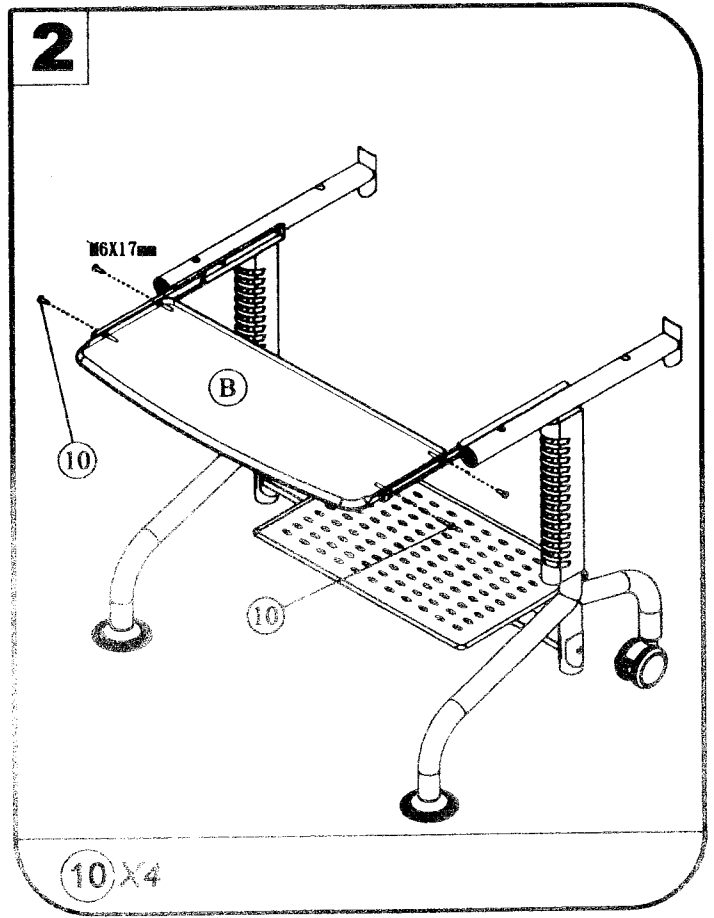

Instructions/ Instrucciones / Mode d'emploi

DL-GPC04 Computer Desk DL-GPC04 Escritorio de Computo

.Do not tighten bolts completely until desk is fully assembled.
.Por favor no apretar los tornillos hasta que haya ensamblado el escritorio completamente.

Blister Packing

- 10 M6X17mm; (X12)
- 11 M8X60mm; (X2)
- 12 M8X50mm; (X2)
- 13 M6; (X1)
- 9 M8; (X1)

5

LCD Computer accessory
is excluded

6

Upper shelf is adjustable
to up and down.

STRUCTURE INSTRUCTION

The chart of actual screw size

LEDA *DESK*