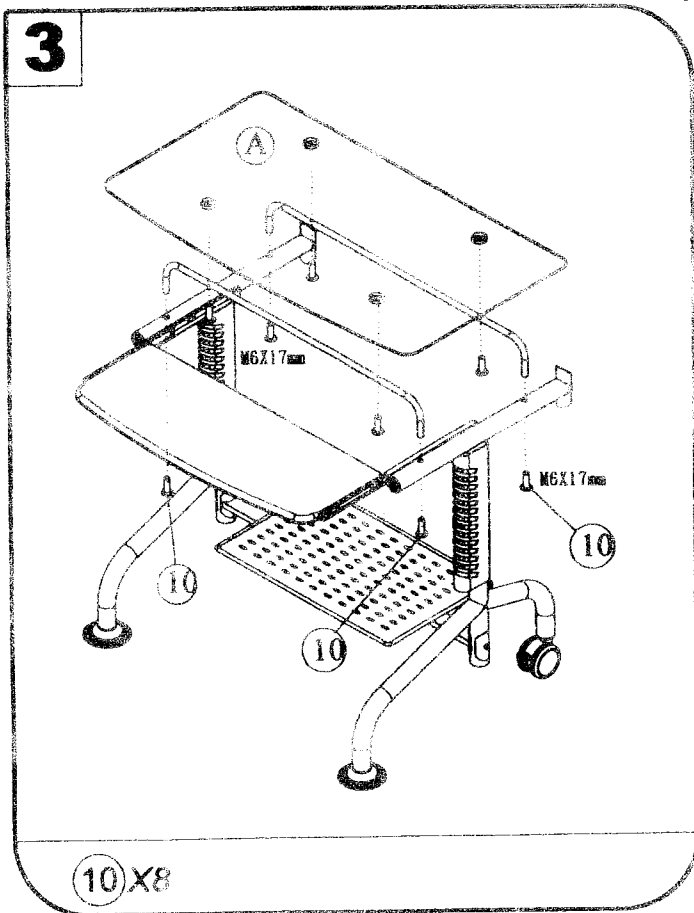

Instructions/ Instrucciones / Mode d'emploi

DL-GPC04 Computer Desk DL-GPC04 Escritorio de Computo

.Do not tighten bolts completely until desk is fully assembled.
.Por favor no apretar los tornillos hasta que haya ensamblado el escritorio completamente.

Blister Packing

- 10 M6X17mm; (X12)
- 11 M8X60mm; (X2)
- 12 M8X50mm; (X2)
- 13 M6; (X1)
- 9 M8; (X1)

5

LCD Computer accessory
is excluded

6

Upper shelf is adjustable
to up and down.

STRUCTURE INSTRUCTION

The chart of actual screw size

LEDA *DESK*