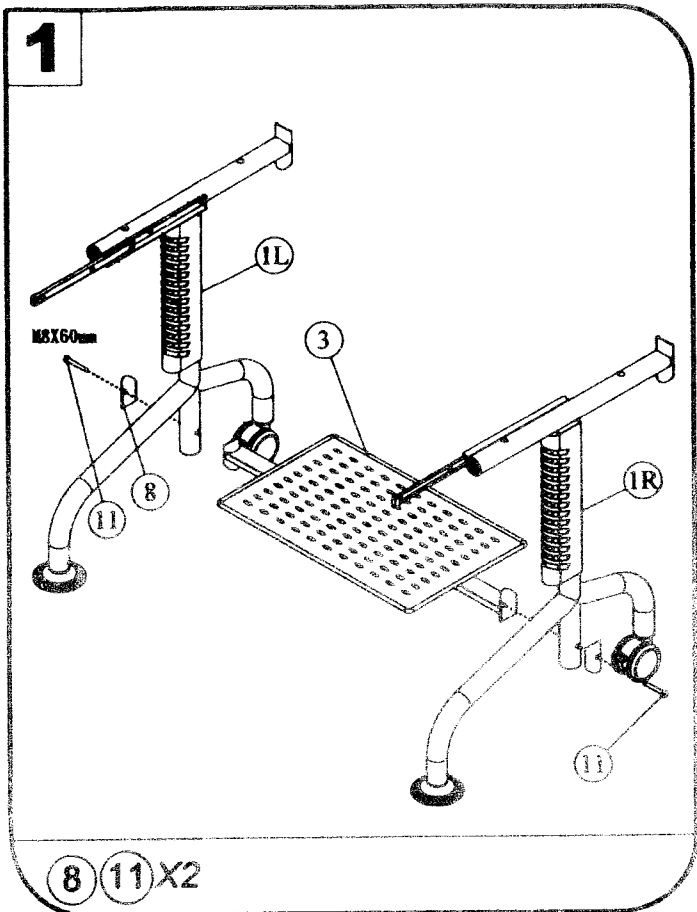

Instructions/ Instrucciones / Mode d'emploi

DL-GPC04 Computer Desk DL-GPC04 Escritorio de Computo

.Do not tighten bolts completely until desk is fully assembled.
.Por favor no apretar los tornillos hasta que haya ensamblado el escritorio completamente.

Blister Packing

- 10 M6X17mm; (X12)
- 11 M8X60mm; (X2)
- 12 M8X50mm; (X2)
- 13 M6; (X1)
- 9 M8; (X1)

5

LCD Computer accessory
is excluded

6

Upper shelf is adjustable
to up and down.

STRUCTURE INSTRUCTION

The chart of actual screw size