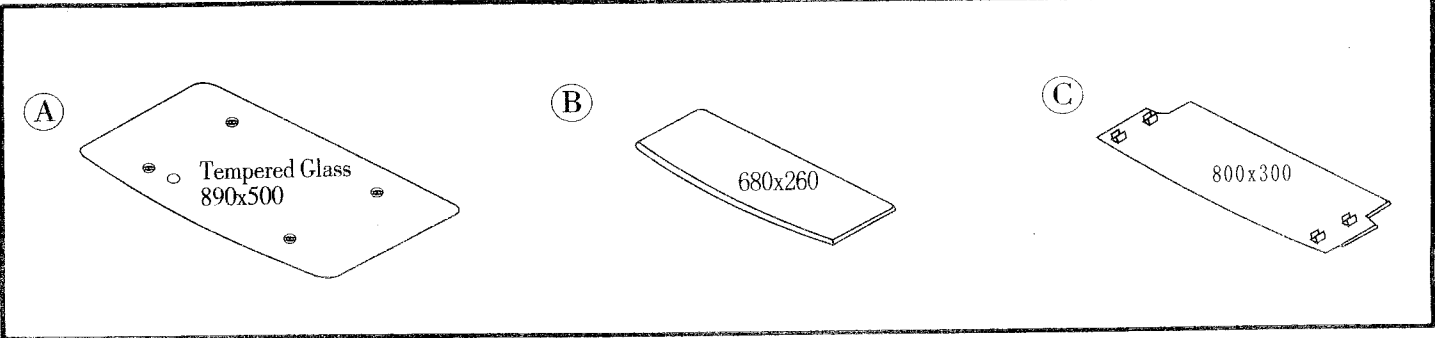

Instructions/ Instrucciones / Mode d'emploi

DL-GPC04 Computer Desk DL-GPC04 Escritorio de Computo

.Do not tighten bolts completely until desk is fully assembled.
.Por favor no apretar los tornillos hasta que haya ensamblado el escritorio completamente.

Blister Packing

- 10 M6X17mm; (X12)
- 11 M8X60mm; (X2)
- 12 M8X50mm; (X2)
- 13 M6; (X1)
- 9 M8; (X1)

5

LCD Computer accessory
is excluded

6

Upper shelf is adjustable
to up and down.

STRUCTURE INSTRUCTION

The chart of actual screw size