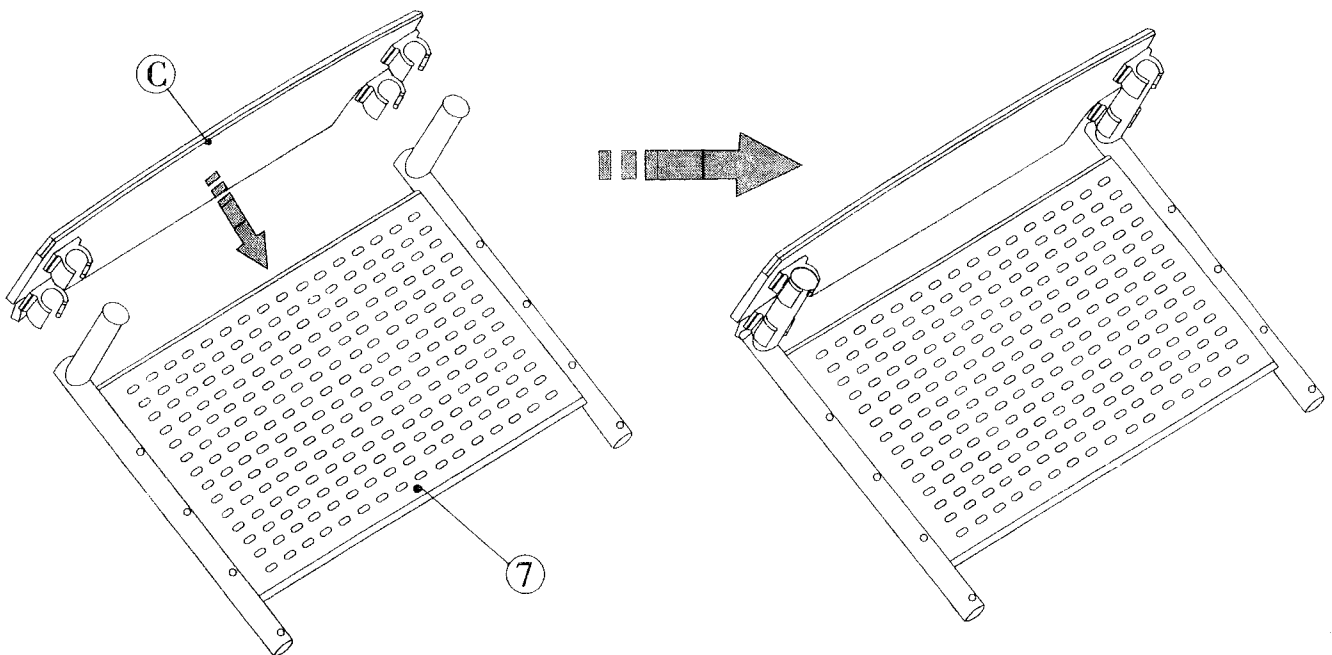

Blister Packing

- 10 M6X17mm; (X12)
- 11 M8X60mm; (X2)
- 12 M8X50mm; (X2)
- 13 M6; (X1)
- 9 M8; (X1)

5

LCD Computer accessory
is excluded

6

Upper shelf is adjustable
to up and down.

STRUCTURE INSTRUCTION

The chart of actual screw size

LEDA *DESK*